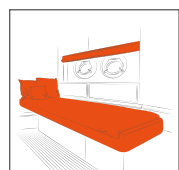

SOLIDS

MOLD / MILDEW RESISTANT
Résistant aux moisissures

BREATHABLE COMFORT
Respirant

STAIN RESISTANT
Résistant aux taches

WATER REPELLENT
Déperlant

BLEACH CLEANABLE
Lavable à l'eau de Javel

UV / FADE RESISTANT
Résiste à la décoloration

Sunbrella Solids are the flagship fabrics for home furnishings, characterized by their mottled, piqué look. A distinctive sense of style thanks to a wide colour palette ranging from the softest to the deepest hues, allowing you to create your own environment. The Solids range is particularly robust and suitable for all marine upholstery applications.

Toiles phares de l'aménagement, les Solids Sunbrella se caractérisent par leurs aspects chinés et piqués. Un sens distinctif du style grâce à la large palette de couleurs qui s'étend de la plus douce à la plus profonde des teintes, vous permettant de créer votre propre environnement. La gamme Solids est particulièrement robuste et convient à toutes les applications en sellerie marine.

RECOMMENDED
RECOMMANDÉ